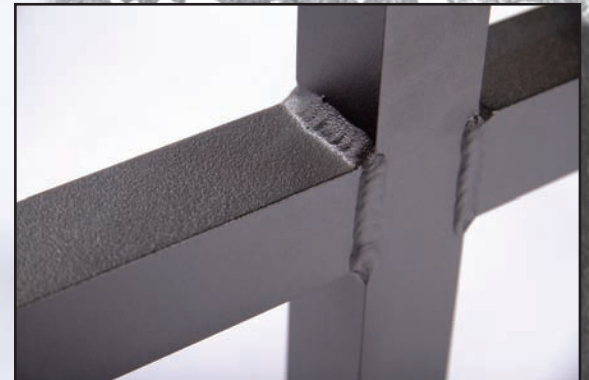

**LIGHT DUTY T-RAK**

**1" x 1 1/2" All Aluminum Construction**

**T-RAK**

at

**POWDER COAT (Custom Colors Available)**

Black	Orange	Red	Arizona Beige	Brandywine
Charcoal	Pewter	White	Dark Blue Met.	Forest Green

**2" x 2" All Aluminum Construction**

**HEAVY DUTY T-RAK**

**ALL ALUMINUM**

**Sleek & Low Profile Design**

**Custom Models Available**

**Raw Aluminum Polished**

**Made In Maine**

**FULL PROTECTION OF BACK WINDOW**